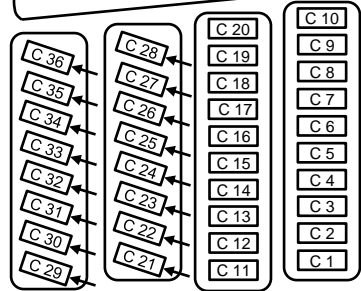

# SOUTH

Flagstop Resort  
Milford, Kansas  
785-463-5537

Beach Boat Area

L-Block

Swim Beach

C-Block

C-Block

C 55 C 56

EAST

Dock

WEST

Boat & Camper Storage

Restaurant Parking Only

D 39

D 38

D 37

SHOP

Shower House & Rest Rooms

Houston Road

D-Block

Volleyball

## Legend

- ◆ Fish Cleaning Station
- ★ Dump Station

8<sup>th</sup> Street

NORTH

EXIT

Entrance

Whiting Street  
City Dock