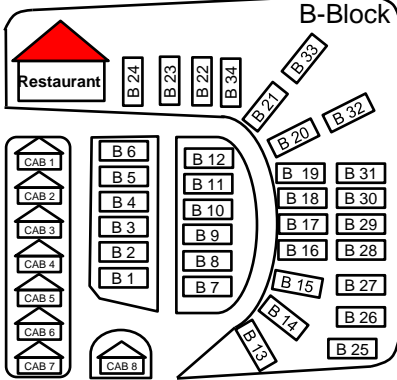

EAST

Dock

WEST

Boat & Camper Storage

Restaurant Parking Only

D 39

D 38

D 37

D 36

D 35

D 34

D 33

D 32

D 31

D 30

D 29

SHOP

Shower House & Rest Rooms

Houston Road

D-Block

Volleyball

## Legend

- ◆ Fish Cleaning Station
- ★ Dump Station

8<sup>th</sup> Street

NORTH

EXIT

Entrance

Whiting Street  
City Dock