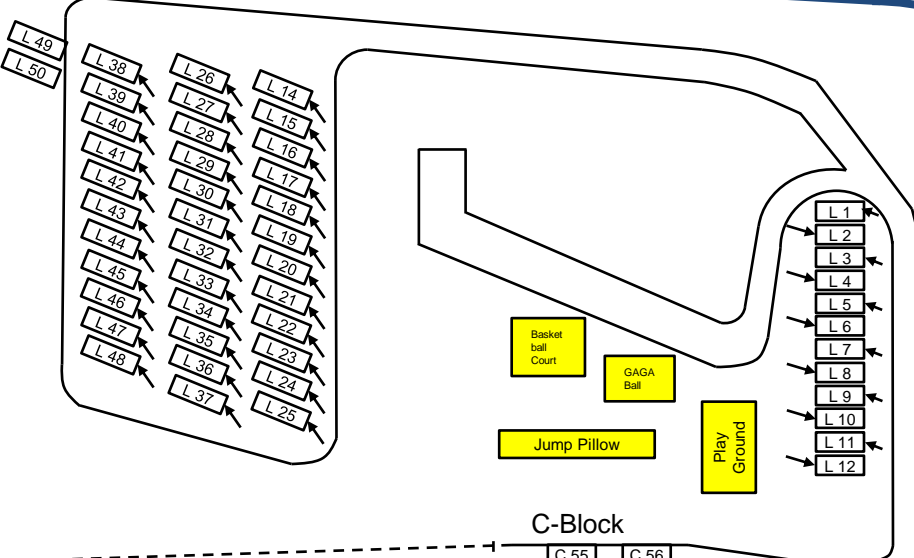

# SOUTH

Flagstop Resort  
Milford, Kansas  
785-463-5537

Beach Boat Area

L-Block

Swim Beach

C-Block

C-Block

C 55 C 56

EAST

Dock

WEST

Boat & Camper Storage

Restaurant Parking Only

D 39

D 38

D 37

SHOP

Shower House & Rest Rooms

Houston Road

D-Block

Volleyball

## Legend

- ◆ Fish Cleaning Station
- ★ Dump Station

8<sup>th</sup> Street

NORTH

EXIT

Entrance

Whiting Street  
City Dock